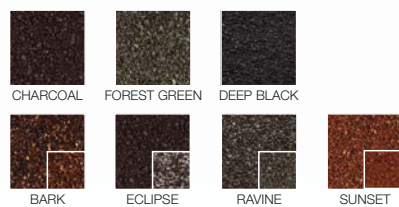

DEEP BLACK

PERSIAN BLUE

DARK SILVER

COLOURS & STYLES

base colour

BARK

patch

base colour

RAVINE

patch

base colour

ECLIPSE

patch

base colour

SUNSET

patch

base colour

PATINA GREY

patch

base colour

PATINA ROSSO

patch

base colour

SHERWOOD

patch

base colour

GALAXY

patch

base colour

OLD

patch

Every effort has been made to accurately reproduce colours, but, for technical reasons connected with colour reproduction, printed colours may differ from actual product colours. Please refer to actual colour samples before purchasing.