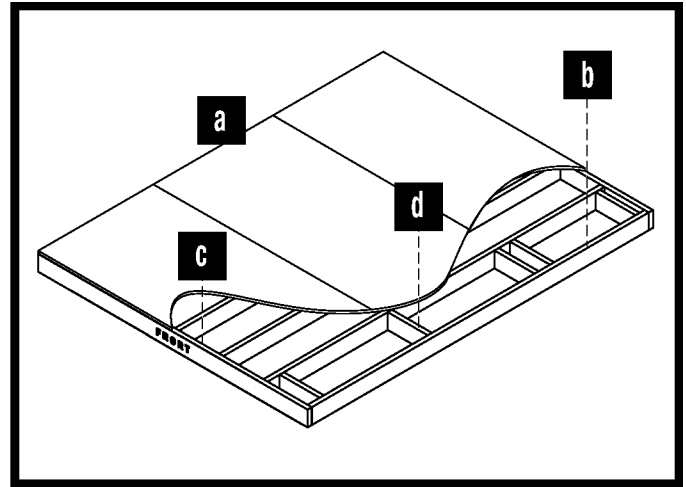

WW

.25" Washer
x5

XX

.25" x 1" Pan
head screw
x7

www.suncast.com

1)

2)

3)

OR

4)

5)

6 75

*
* 1 = 2,54

-		
a	3	48" x 96" x 3/4"
b	7	2" x 6" x 120"
c	2	2" x 6" x 96"
d	10	2" x 6" x 14-1/4"

(R).

"THIS SIDE OUT."