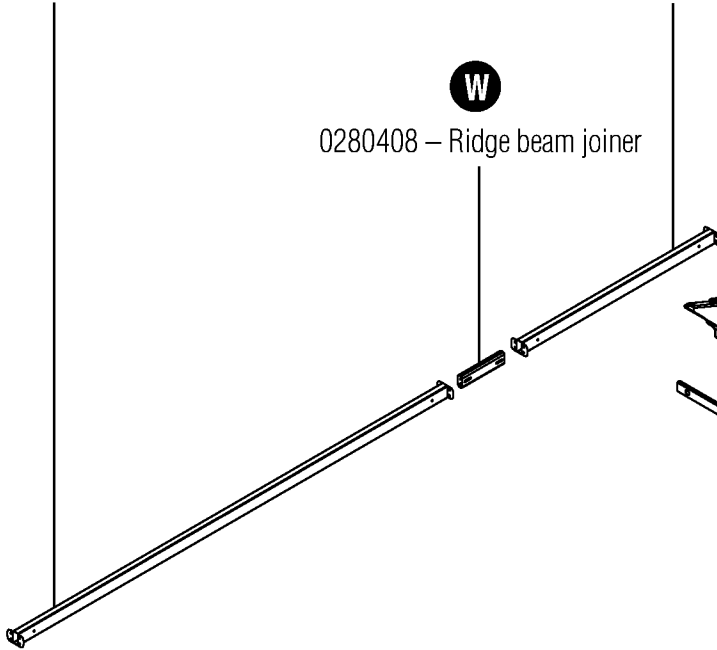

0B00162 –
Right door

V

0280406A – 7' Ridge beam

X

0280407 – 3' Ridge beam

W

0280408 – Ridge beam joiner

J