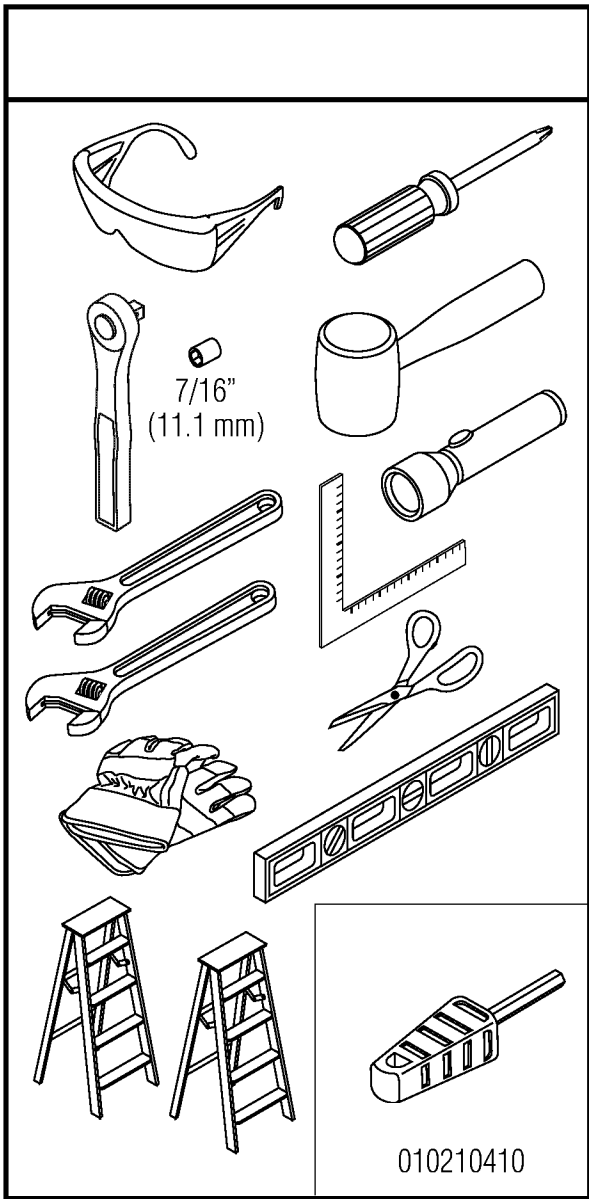

SUNCAST - (WWW.STROYIMZAGORODOM.RU)