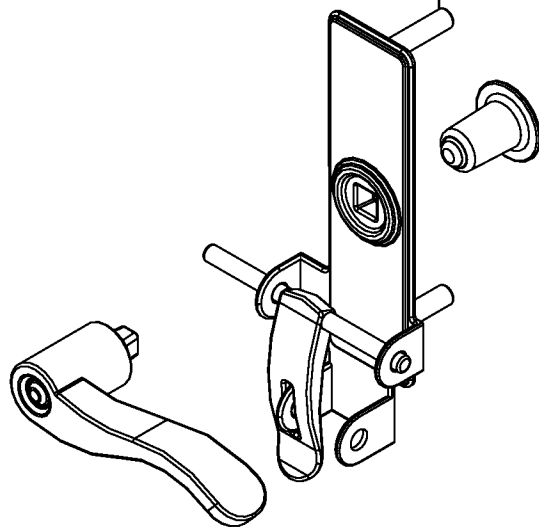

SS

0630624 – Door handle
x2

TT

0630891A – Left
handle plate

UU

0630895 – Spacer
x2

VV

0670147 – Right
handle plate

WW

.25" Washer
x5

XX

.25" x 1" Pan
head screw
x7

www.suncast.com

1)

2)

3)