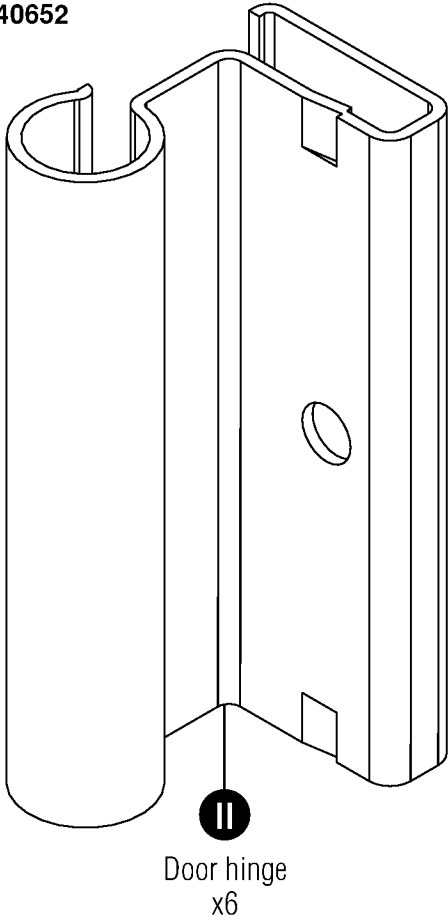

0440652

Door hinge
x6

0480290 –
Hardware bag

0480336 –
Hardware bag

0480339 – Hardware bag