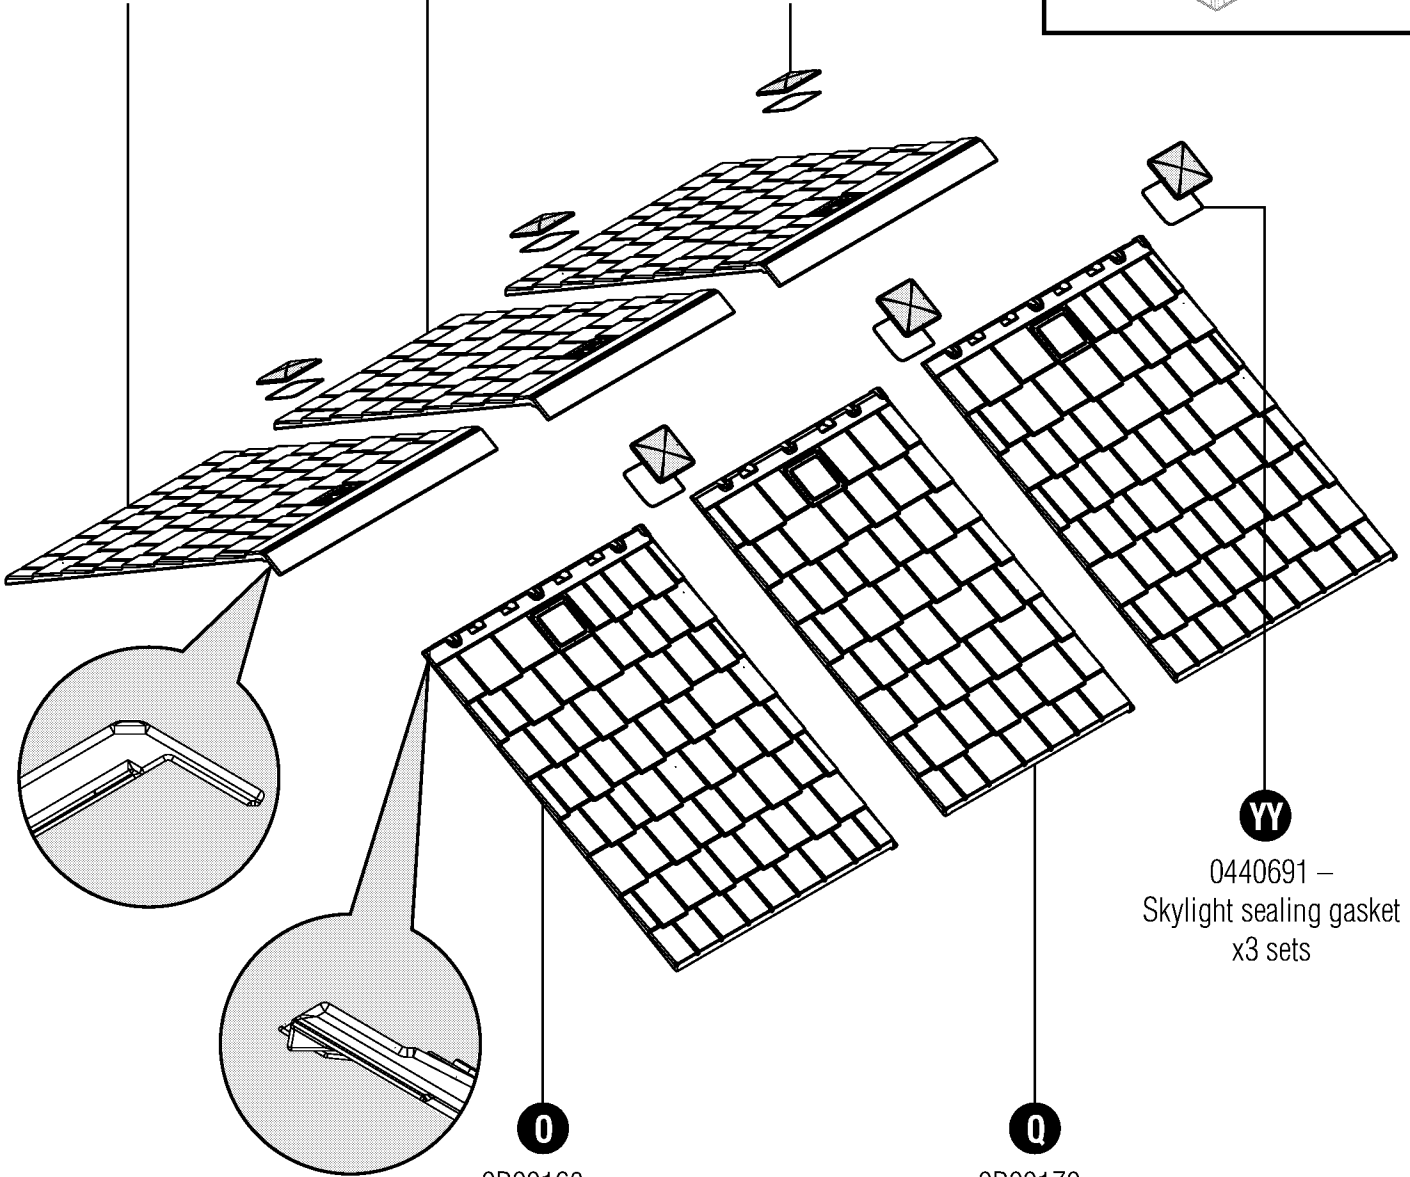

N

0B00167 –
Left roof
x2

P

0B00172 –
Left roof extension

HH

010223107 –
Skylight
x6